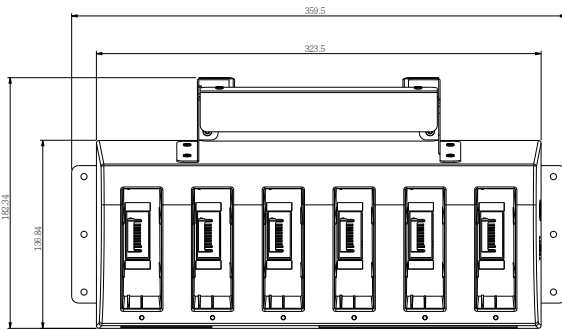

G Series Multi-charge Station

Charge 6 Batteries at Once

Technical Specifications

| | |
|---------------------------------|---|
| Capacity | 6 Batteries |
| Docking Station Capacity | 240 Minutes (from 0% to 99%) |
| Charging Behavior | Simultaneous charging |
| Charging Status LED | Amber for charging, Green for fully charged |
| Mounting Options | Wall Mount |
| Input Power | 19V/13.15A/250W |
| Dimensions | 323.44mm x 136.67mm x 108.51mm (L x W x H) |
| Weight | 2.5lbs |
| Certifications | FCC Part 15 Class B, ICES-003, CE |
| Warranty | 3 Year Standard |