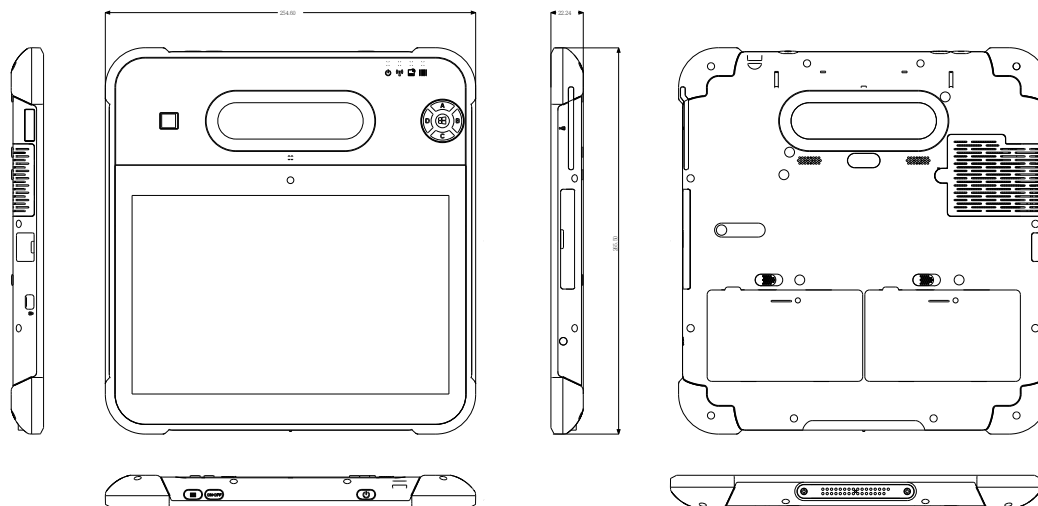

Rugged X10

10.1" Rugged Industrial Tablet

Main Features

- 10" High Resolution Panel
- PCAP Multi-Touch Display
- IP65 Rated
- Military Drop Protection

Technical Specifications

Display	MVA LED Panel 1920x1200 400nits 170°/170° Viewing Angle 800:1 Contrast Ratio
CPU Support	5th Generation Intel Core i5/i7 Processors with vPro Technology
Chipset	Integrated
Memory	1x DDR3L 1333/1600MHz SO-DIMM sockets, populated up to 16GB
Operating System	Windows 10, Windows IoT, Windows 8.1, Windows 7, Linux
Video & Graphics	Intel HD Graphics with Rotation of 0°, 90°, & 270°
Touch Screen	PCAP Multi-Touch with Corning® Gorilla® Glass and Antimicrobial Protection
Networking	Optional: 1x Gigabit (Gbe) LAN Integrated
Wireless	Intel Dual Band Wireless-AC 802.11 AC + Bluetooth 4.2
Integrated	2MP Front Facing Webcam and 5MP Rear Facing Webcam
Peripherals	Biometric Fingerprint Reader Smart Card Reader (ISO7816, EMV2000 L1 Certified). Optional FIPS 140-2 Compliant Reader
HDD Support	1x M.2 6Gbps Serial ATA III port
TPM	Version 2.0 Standard. Optional: Version 1.2
Sensor	G Sensor Support, Display Auto-Rotate Support
Power Input	1 x 19VDC @ 3.78A
Power Supply	65W Power Supply, Input: universal 100~240V AC, 47-63Hz. Supports Output range: DC19V, 3.4A Meets ES6.0, ErP lot 7
Relative Humidity	10%~90% (non-condensing)
Waterproof	IP65 Sealed Front Bezel and IPX1 Back Cover

Mechanical & Environmental

Dimensions	10.43" x 10.00" x 0.87" (L,W,D)
Weight	Under 2.2lbs (1Kg)
Wall Mount	Supports 75mm & 100mm VESA Mounting Holes using Optional VESA Mount
Environment	Ambient Temperature: 0°C~40°C (operating)
Certifications	FCC-B, CE, SAR, UN38.3, MIL-STD-810G (516.6-VI. Transit drop test)

Input/Output

I/O Ports	<ul style="list-style-type: none"> 1x USB 3.0 1x DC-in Jack 1x Audio Jack 1x Docking 1x Kensington cable lock slot with star-shaped screw
Audio	<ul style="list-style-type: none"> 2x 1W Stereo Speaker 1x Internal MIC 1x Combo Jack