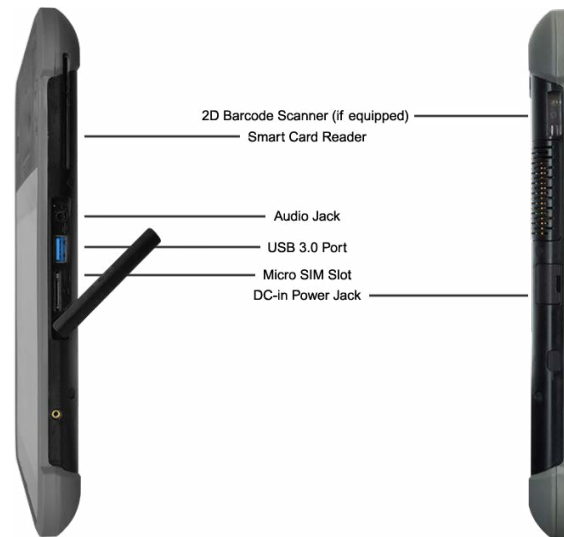

Rugged X10

10.1" Rugged Industrial Tablet

Main Features

- 10" High Resolution Panel
- PCAP Multi-Touch Display
- IP65 Rated
- Military Drop Protection

Technical Specifications

Display	MVA LED Panel 1920x1200 400nits 170°/170° Viewing Angle 800:1 Contrast Ratio
CPU Support	5th Generation Intel Core i5/i7 Processors with vPro Technology
Chipset	Integrated
Memory	1x DDR3L 1333/1600MHz SO-DIMM sockets, populated up to 16GB
Operating System	Windows 10, Windows IoT, Windows 8.1, Windows 7, Linux
Video & Graphics	Intel HD Graphics with Rotation of 0°, 90°, & 270°
Touch Screen	PCAP Multi-Touch with Corning® Gorilla® Glass and Antimicrobial Protection
Networking	Optional: 1x Gigabit (Gbe) LAN Integrated
Wireless	Intel Dual Band Wireless-AC 802.11 AC + Bluetooth 4.2
Integrated	2MP Front Facing Webcam and 5MP Rear Facing Webcam
Peripherals	Biometric Fingerprint Reader Smart Card Reader (ISO7816, EMV2000 L1 Certified). Optional FIPS 140-2 Compliant Reader
HDD Support	1x M.2 6Gbps Serial ATA III port
TPM	Version 2.0 Standard. Optional: Version 1.2
Sensor	G Sensor Support, Display Auto-Rotate Support
Power Input	1 x 19VDC @ 3.78A
Power Supply	65W Power Supply, Input: universal 100~240V AC, 47-63Hz. Supports Output range: DC19V, 3.4A Meets ES6.0, ErP lot 7
Relative Humidity	10%~90% (non-condensing)
Waterproof	IP65 Sealed Front Bezel and IPX1 Back Cover

Mechanical & Environmental

Dimensions	10.43" x 10.00" x 0.87" (L,W,D)
Weight	Under 2.2lbs (1Kg)
Wall Mount	Supports 75mm & 100mm VESA Mounting Holes using Optional VESA Mount
Environment	Ambient Temperature: 0°C~40°C (operating)
Certifications	FCC-B, CE, SAR, UN38.3, MIL-STD-810G (516.6-VI. Transit drop test)

Input/Output

I/O Ports	<ul style="list-style-type: none"> 1x USB 3.0 1x DC-in Jack 1x Audio Jack 1x Docking 1x Kensington cable lock slot with star-shaped screw
Audio	<ul style="list-style-type: none"> 2x 1W Stereo Speaker 1x Internal MIC 1x Combo Jack