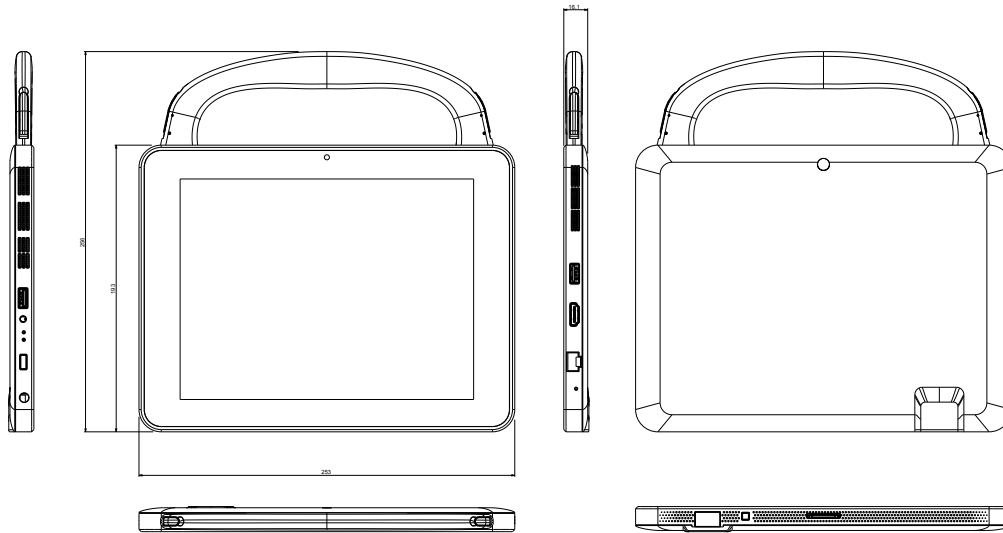

T10C Tablet

9.7" Business Tablet

Main Features

- 9.7" LED Panel
- PCAP Multi-Touch Display
- IP65 Rated
- Slim Design with Full-size I/O

Technical Specifications

| | |
|-----------------------------|---|
| Display | 9.7" LED Panel 1024x768, 250 nits |
| CPU Support | Intel N2930 Quad Core Processor |
| Chipset | Intel NM10 Express Chipset |
| Memory | 1x DDR3 1333MHz SO-DIMM sockets, populated up to 8GB |
| Operating System | Windows 10, Windows IoT, Windows 8.1, Windows 7, Linux |
| Video & Graphics | Intel HD Graphics |
| Touch Screen | PCAP Multi-Touch |
| Networking | 1x Gigabit (Gbe) Realtek RTL8111E |
| Wireless | Intel Centrino 802.11 a/b/g/n + Bluetooth 4.0 |
| BIOS | BIOS supports ACPI, API, DMI, Plug & Play, & security password. Supports booting from HDD, PXE, LAN, and USB device. BIOS System POST and BIOS setup password protection. |
| HDD Support | 1x 3Gbps Serial ATA III port |
| TPM | Version 1.2 |
| Sensor | G Sensor Support, Display Auto-Rotate Support |
| Webcams | 1 Megapixel Front & Rear Webcams |
| Power Input | 1x DC-19VDC @ 2.6A |
| Power Supply | 50W Power Supply, Input: universal 100~240V AC, 50-60Hz. Supports Output range: DC19V, 2.6A |
| Relative Humidity | 10%~90% (non-condensing) |
| Waterproof | IP65 Sealed Front Bezel |

Mechanical & Environmental

| | |
|-----------------------|--|
| Dimensions | 9.96" x 7.60" x 0.63" (L,W,D) |
| Weight | 1.74 lbs (2.03 lbs with battery) |
| Wall Mount | Supports 75mm & 100mm VESA Mounting Holes with Optional VESA Docking Station |
| Environment | Ambient Temperature: 0°C~40°C (operating) |
| Certifications | FCC Class B, CE, ROHS, ES5.2, IP65 Sealed Front Bezel |